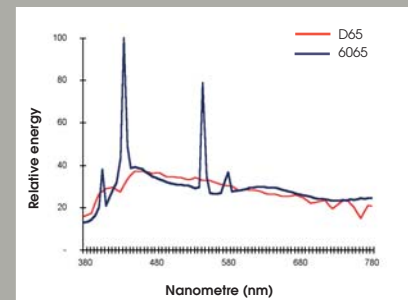

A fluorescent lighting, even regulate on a colour temperature of 6500 K is not sufficient enough. There is a lack of vivid blue and deep red. Thus a colour located in these areas of the spectrum won't be differentiated.