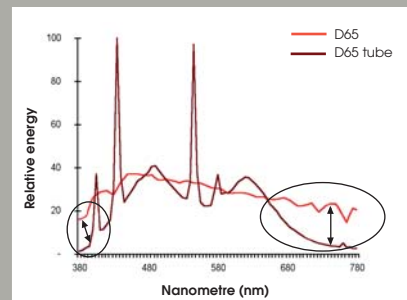

A fluorescent lighting, even regulate on a colour temperature of 6500 K is not sufficient enough. There is a lack of vivid blue and deep red. Thus a colour located in these areas of the spectrum won't be differentiated.